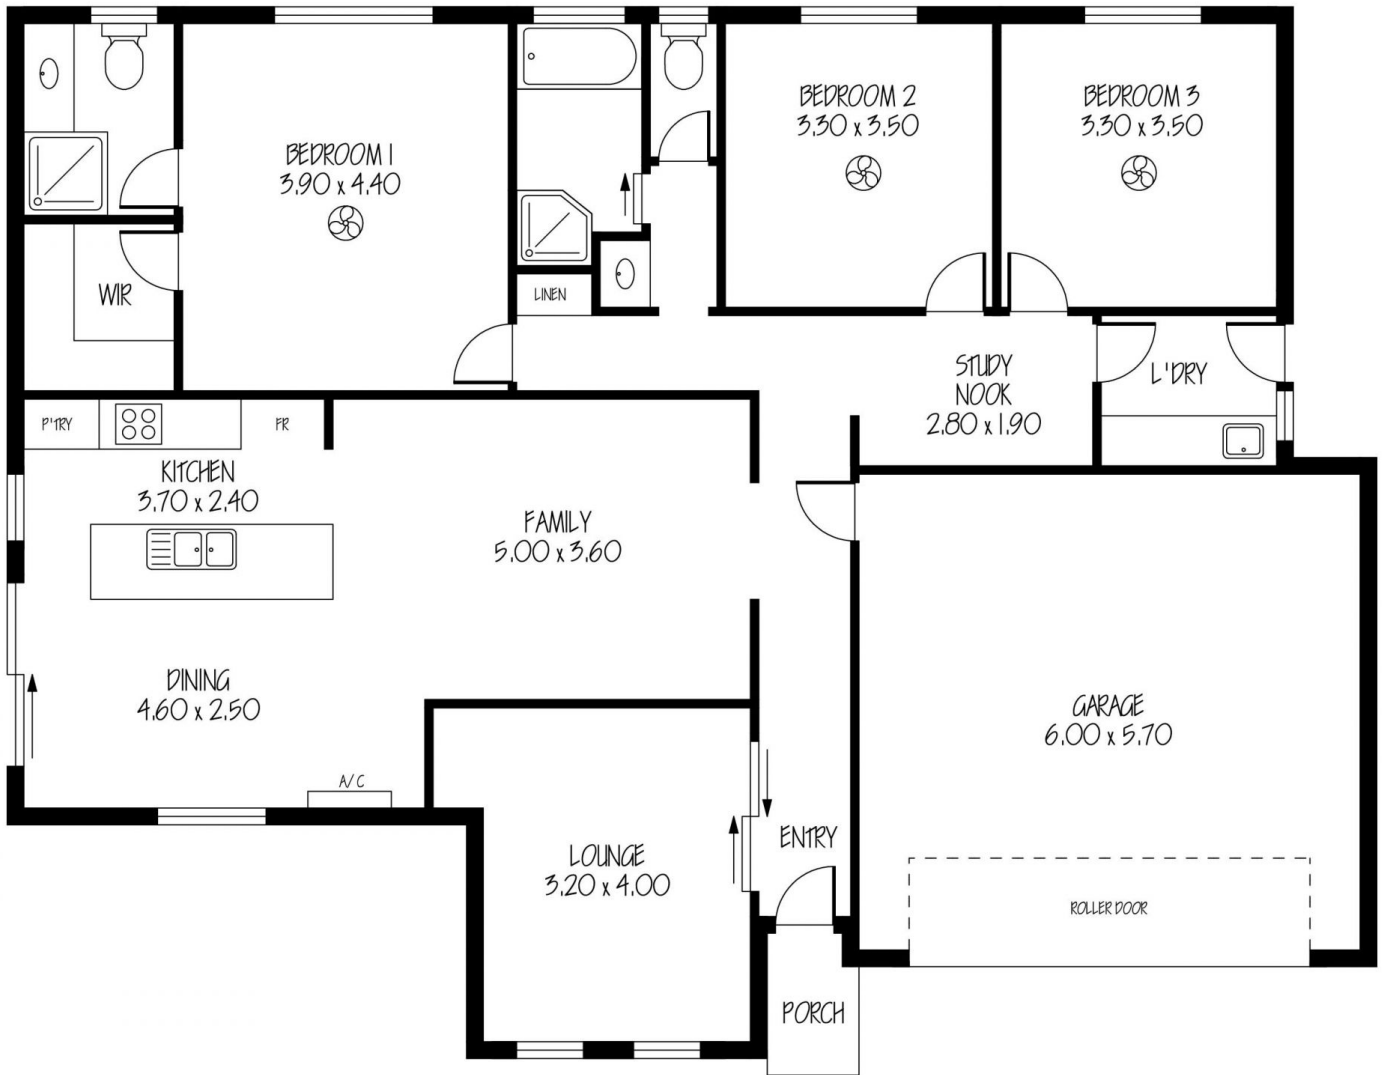

**Emma Robinson**  
0497999951

**Brooke McNicholl**

AREAS (approx.)	m <sup>2</sup>
LIVING	144.18
GARAGE	34.20
PORCH	2.62
<b>TOTAL</b>	<b>181.00</b>

8 Vista Court, Hillbank