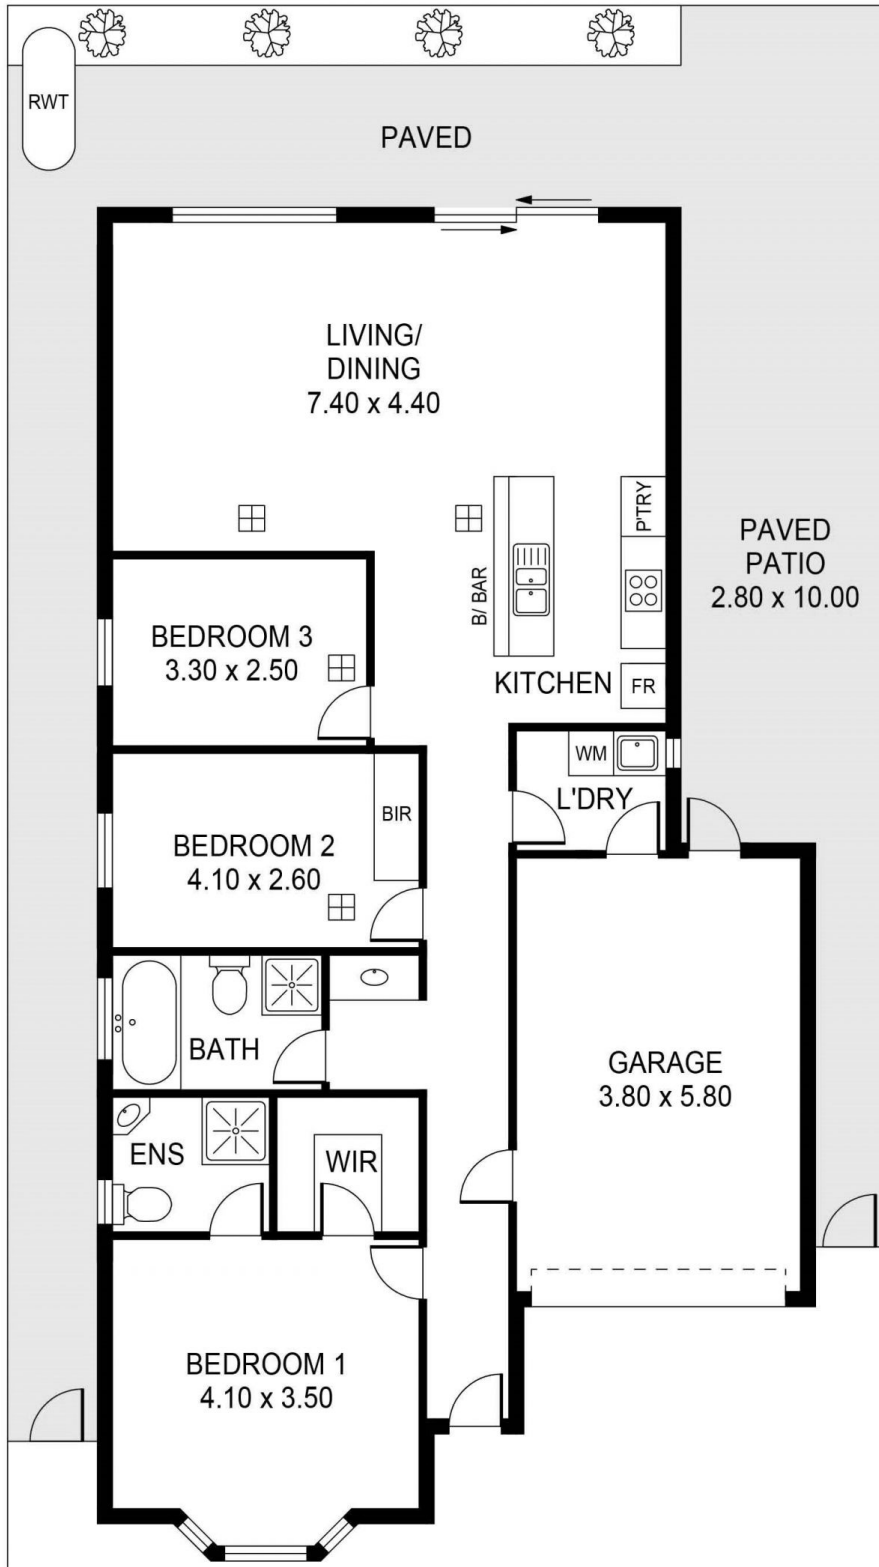

### Step 3

If you are successfully pre-approved you will be contacted to arrange a private viewing of the property, this process can take up to 3 business days.

**Building Size** : 139 sqm  
**Land Size** : 275 sqm  
**View** : <https://www.edgerealty.com.au/lease/sa/north-north-east-suburbs/munno-para-west/residential/house/6469149>

**Emma Robinson**  
0497999951

**Lisa-Marie Habkouk**  
08 8281 1234

AREAS (Approx.)	m <sup>2</sup>
LIVING	117.38
GARAGE	22.04
PAVED PATIO	28.00
<b>TOTAL</b>	<b>167.42</b>