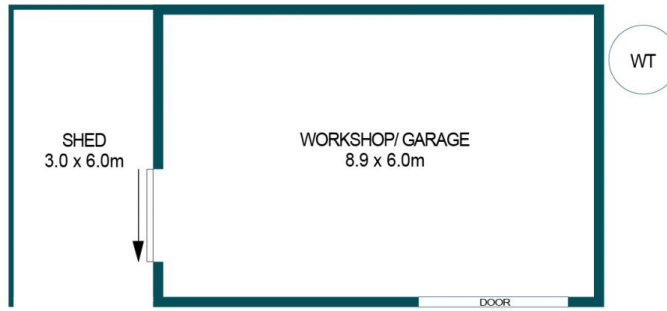

Price : \$ 560,000
Building Size : 192 sqm
Land Size : 725 sqm
View : <https://www.edgerealty.com.au/sale/sa/north-north-east-suburbs/paralowie/residential/house/6484182>

Mike Lao and Edge Realty are proud to present to the market this bright and spacious family home set behind a heritage-inspired facade. Enjoy charm and character as well as contemporary design with an abundance of space for those who need room to spread out and relax.

Step inside to discover an expansive layout with four good-sized bedrooms including a plush owner's suite with a walk-in robe, an ensuite and a beautiful bay window that

Mike Lao
0410390250

Corey Wilkop
0447888444

APPROXIMATE DIMENSIONS	
LIVING:	192.2m ²
PORCH:	11.6m ²
VERANDAH:	53.4m ²
SHED:	18.0m ²
GARAGE:	53.4m ²
CARPORT:	29.2m ²
TOTAL:	357.8m ²

7 CRUSADER AVENUE, PARALOWIE

DISCLAIMER

PLANS SHOWN ARE FOR MARKETING PURPOSES ONLY, ALL DIMENSIONS ARE APPROXIMATE AND NOT TO SCALE. THEY ARE SUBJECT TO ERRORS AND INACCURACIES AND NO LIABILITY WILL BE ACCEPTED. INTERESTED PARTIES SHOULD MAKE THEIR OWN ENQUIRIES.