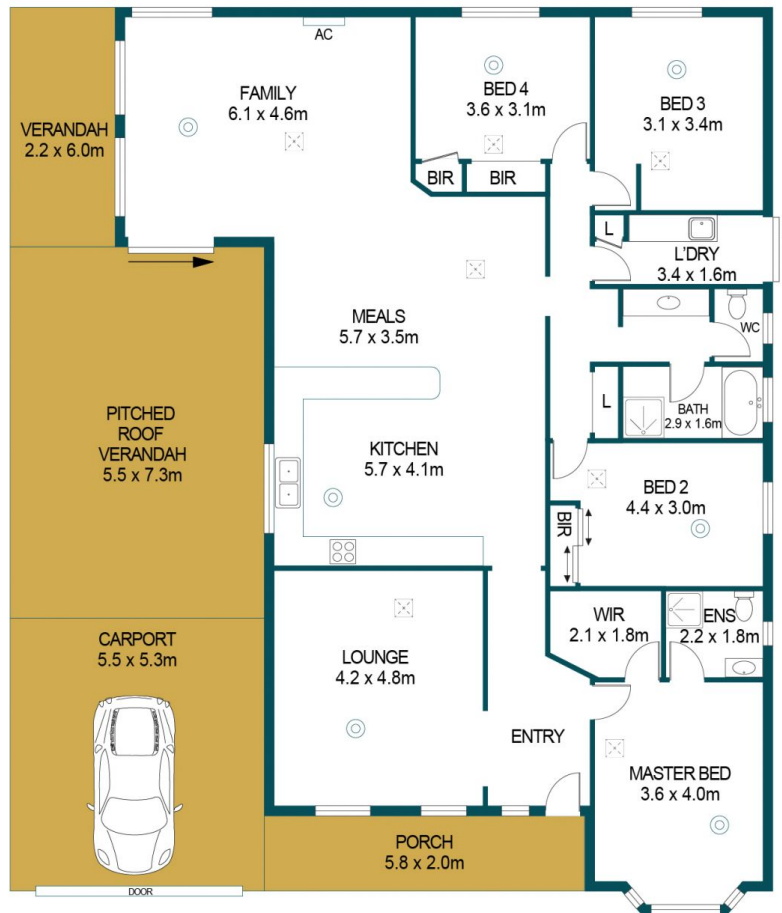

Price : \$ 560,000
Building Size : 192 sqm
Land Size : 725 sqm
View : <https://www.edgerealty.com.au/sale/sa/north-north-east-suburbs/paralowie/residential/house/6484182>

Mike Lao and Edge Realty are proud to present to the market this bright and spacious family home set behind a heritage-inspired facade. Enjoy charm and character as well as contemporary design with an abundance of space for those who need room to spread out and relax.

Step inside to discover an expansive layout with four good-sized bedrooms including a plush owner's suite with a walk-in robe, an ensuite and a beautiful bay window that

Mike Lao
0410390250

Corey Wilkop
0447888444

APPROXIMATE DIMENSIONS	
LIVING:	192.2m ²
PORCH:	11.6m ²
VERANDAH:	53.4m ²
SHED:	18.0m ²
GARAGE:	53.4m ²
CARPORT:	29.2m ²
TOTAL:	357.8m ²

7 CRUSADER AVENUE, PARALOWIE

DISCLAIMER

PLANS SHOWN ARE FOR MARKETING PURPOSES ONLY, ALL DIMENSIONS ARE APPROXIMATE AND NOT TO SCALE. THEY ARE SUBJECT TO ERRORS AND INACCURACIES AND NO LIABILITY WILL BE ACCEPTED. INTERESTED PARTIES SHOULD MAKE THEIR OWN ENQUIRIES.

IMAGES AND FLOORPLAN BY:
IN-HOUSE
IMAGING
inhouseimaging.com.au