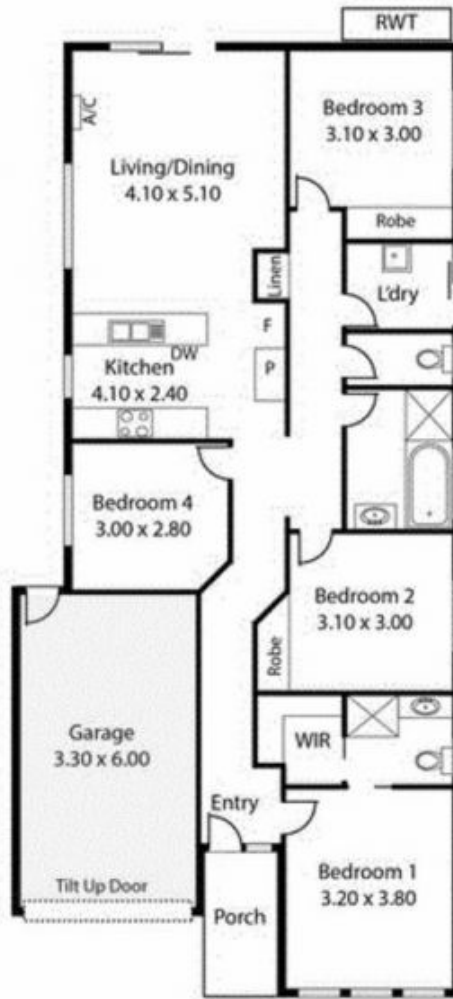

Land Size : 300 sqm

View : <https://www.edgerealty.com.au/lease/sa/north-north-east-suburbs/munno-para-west/residential/house/6517957>

Emma Robinson
0497999951

Living:	116.92 sqm
Porch:	3.92 sqm
Garage:	22.32 sqm
Total:	143.16 sqm

This Drawing is for illustration purposes only.
 All measurements are internal and approximate.
 Details intended to be relied upon should be
 independently verified.