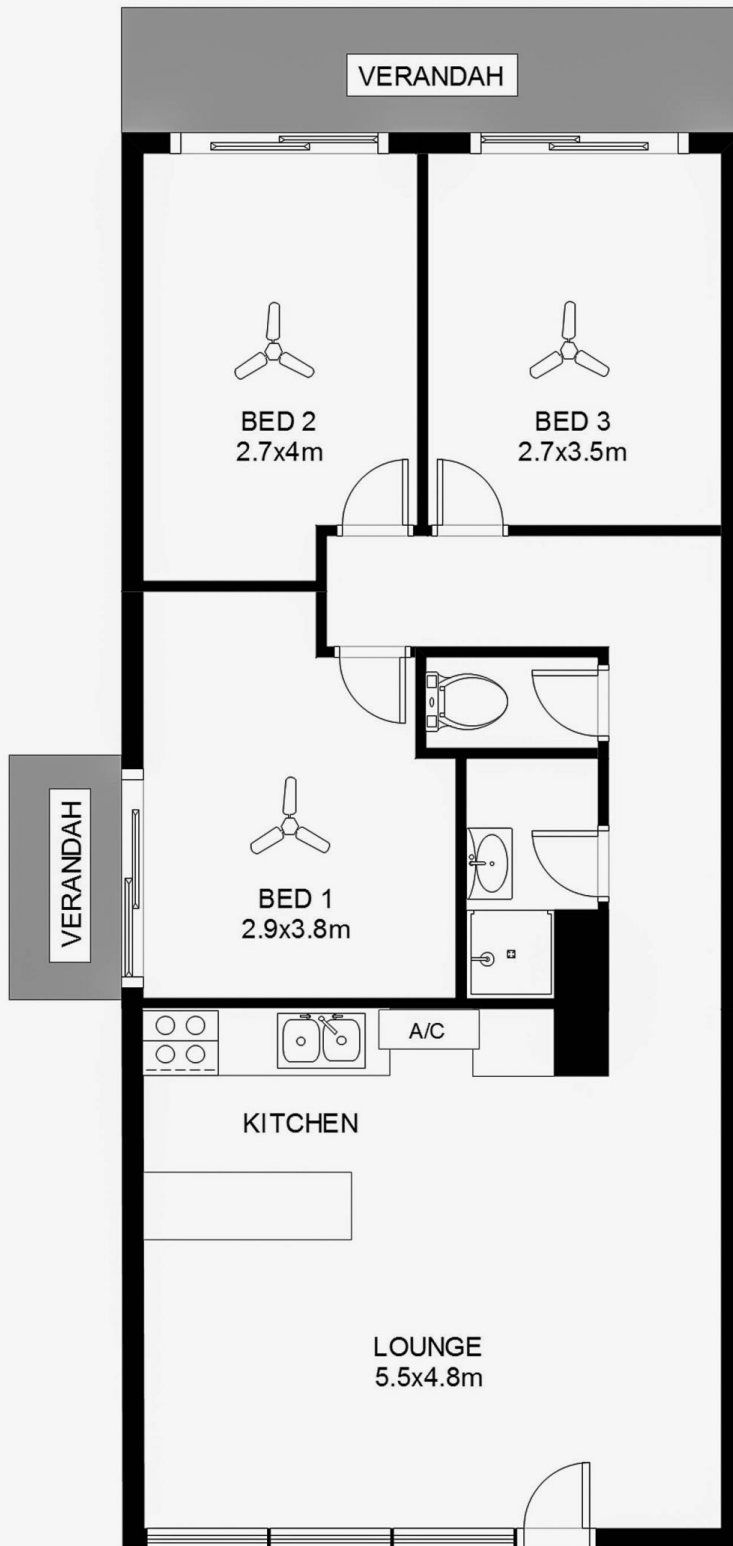

19/9-13 Yates Street, MAWSON LAKES

PLANS SHOWN ONLY INDICATIVE OF LAYOUT. DIMENSIONS ARE APPROXIMATE.

EDGE
REALTY