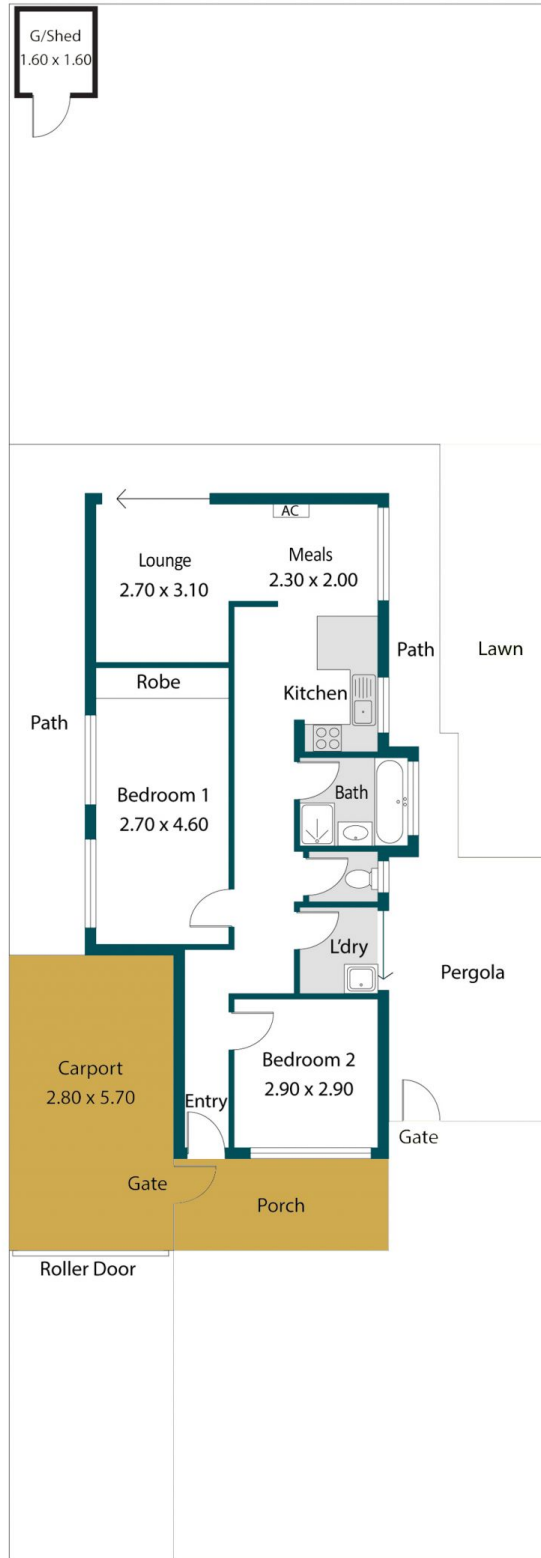

The single-level layout is set behind a quaint facade and

Price : \$ 305,000
Building Size : 63 sqm
Land Size : 300 sqm
View : <https://www.edgerealty.com.au/sale/sa/north-north-east-suburbs/paralowie/residential/house/6688577>

Mike Lao
0410390250

Corey Wilkop
0447888444

50 GENERAL DRIVE, PARALOWIE

APPROXIMATE FLOOR AREA 63m²

DISCLAIMER

PLANS SHOWN ARE FOR MARKETING PURPOSES ONLY. ALL DIMENSIONS ARE APPROXIMATE AND NOT TO SCALE. THEY ARE SUBJECT TO ERRORS AND INACCURACIES AND NO LIABILITY WILL BE ACCEPTED. INTERESTED PARTIES SHOULD MAKE THEIR OWN ENQUIRIES.