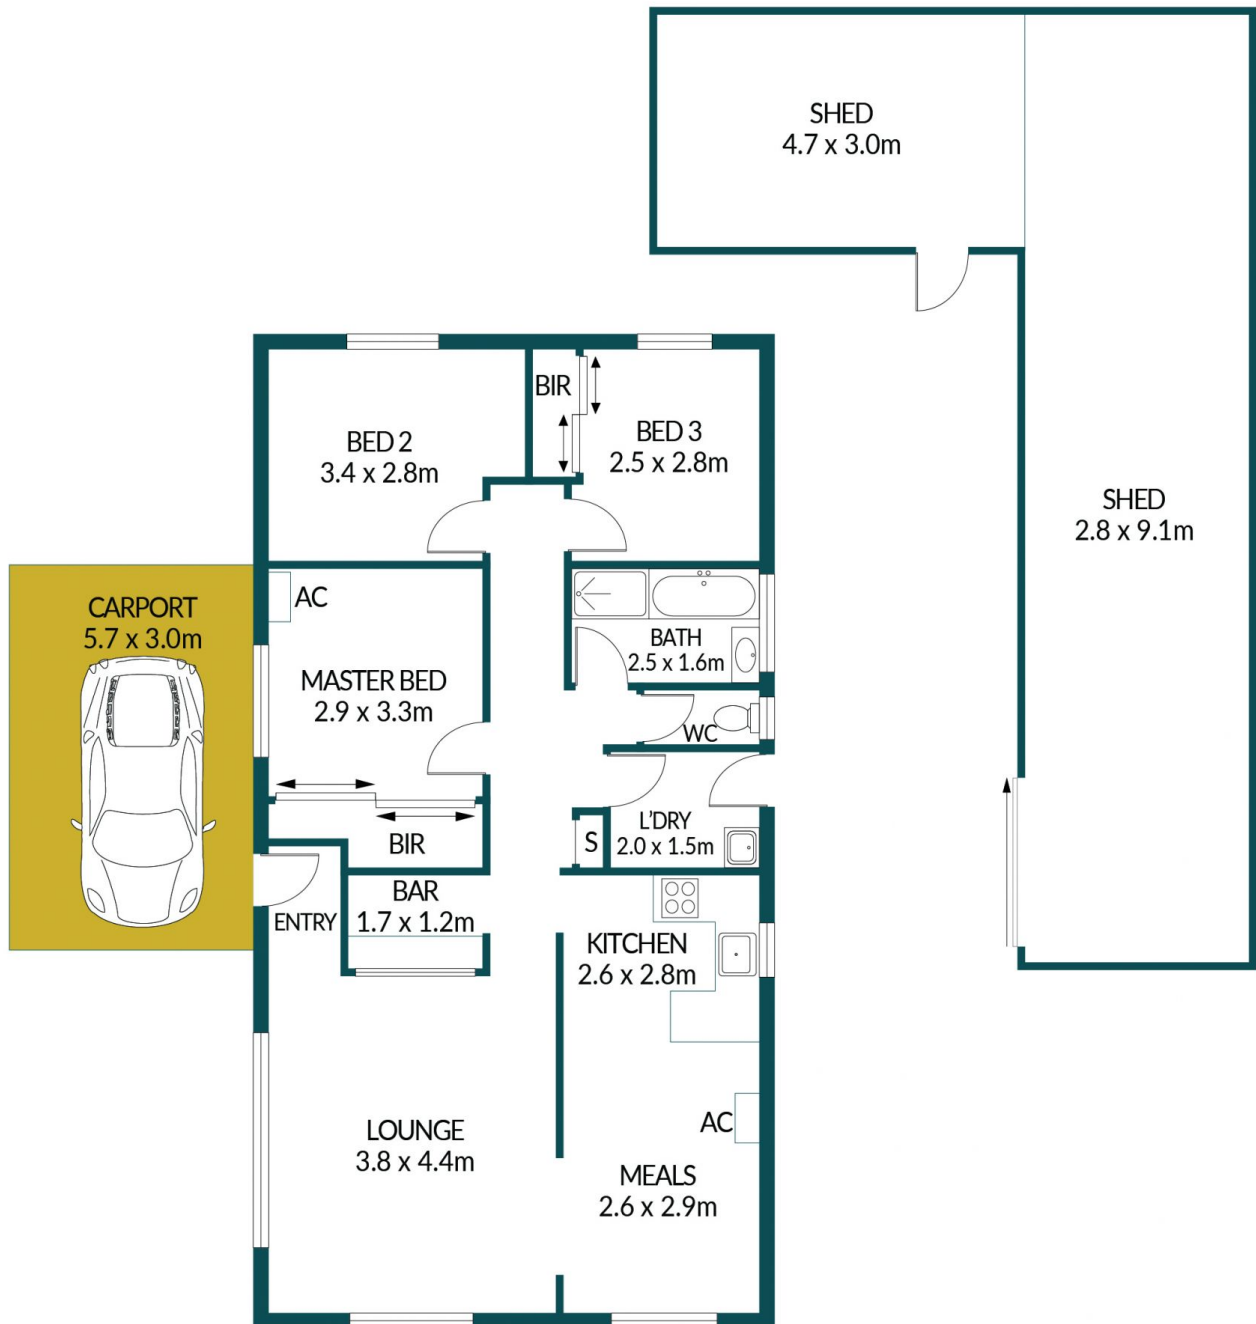

To submit an offer, please copy and paste this link into your browser:
<https://www.edgerealty.com.au/buying/make-an-offer/>

Mike Lao, Tyson Bennett and Edge Realty RLA256385 are proud to present to the market a world of comfort and convenience with this fantastic property. Perfectly situated on a corner block, 1 Beck Court offers a wonderful opportunity for first home buyers, investors, and families alike. With its inviting features and convenient location, this home is sure to captivate your heart.

Price : \$ 445,000
Building Size : 92 sqm
Land Size : 409 sqm
View : <https://www.edgerealty.com.au/sale/sa/north-north-east-suburbs/paralowie/residential/house/7603901>

Mike Lao
0410390250

Tyson Bennett
0437161997

APPROXIMATE DIMENSIONS

LIVING:	92.7m ²
CARPORT:	17.1m ²
SHED:	57.9m ²
TOTAL:	167.7m ²