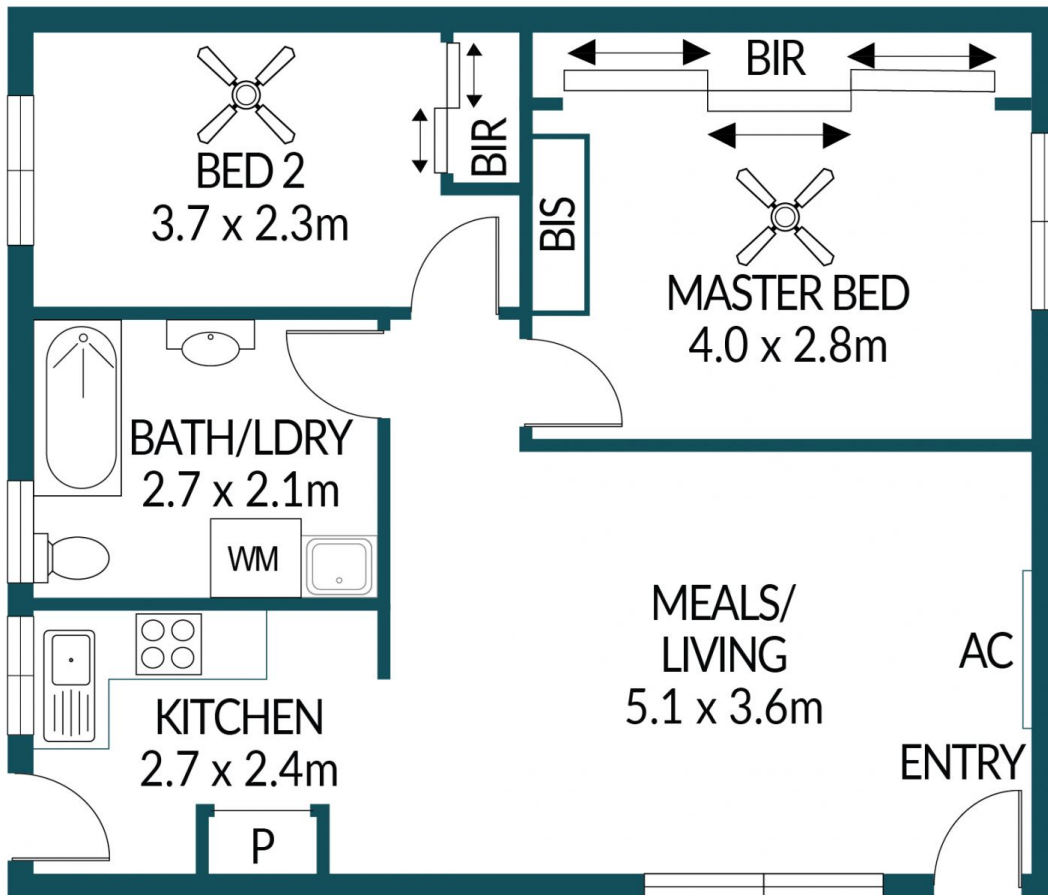

Mike Lao
0410390250

Brendon Ly
0447888444

24.85 WINDSOR GROVE, KLEMZIG

Disclaimer

Plans shown are for marketing purposes only. All dimensions are approximate and not to scale. They are subject to errors and inaccuracies and no liability will be accepted. Interested parties should make their own enquiries. Inclusions and exclusions must be confirmed in the Residential Contract.

APPROXIMATE DIMENSIONS

LIVING:	59.1m²
TOTAL:	59.1m²